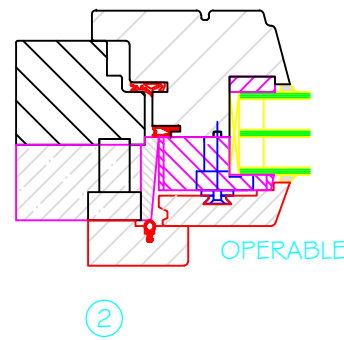

OPERABLE

HEADER

SILL

SECTION DETAILS

3"=1'-0"

OPERABLE

OPERABLE

JAMB

3"=1'-0"

OPTIWIN

3-WOOD (FD)

SECTION/
DETAILS

OCT 2009