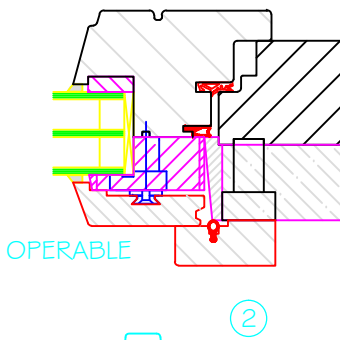

OPERABLE

HEADER

SILL

SECTION DETAILS

3"=1'-0"

OPERABLE

OPERABLE

JAMB

5

6

OPERABLE

MULLION

FIXED

OPERABLE

1

PLAN DETAILS

3"=1'-0"

OPTIWIN

3-WOOD (FD)

SECTION/
DETAILS

OCT 2009