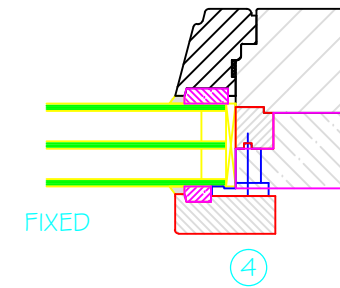

OPERABLE

HEADER

SILL

SECTION DETAILS

3"=1'-0"

OPERABLE

OPERABLE

JAMB

5

6

OPERABLE

MULLION

FIXED

OPERABLE

1

PLAN DETAILS

3"=1'-0"

OPTIWIN

3-WOOD (FD)

SECTION/
DETAILS

OCT 2009