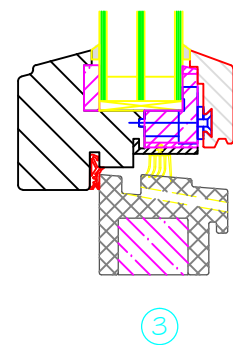

OPERABLE

HEADER

SILL

SECTION DETAILS

3"=1'-0"

OPERABLE

OPERABLE

JAMB

3"=1'-0"

OPTIWIN

3-WOOD (FD)

SECTION/
DETAILS

OCT 2009