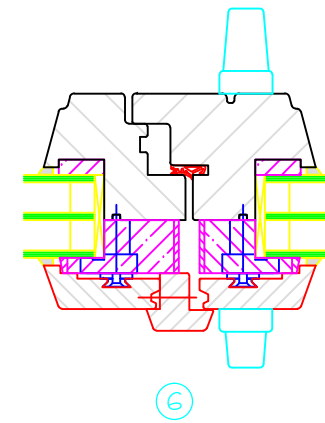

6

OPERABLE

MULLION