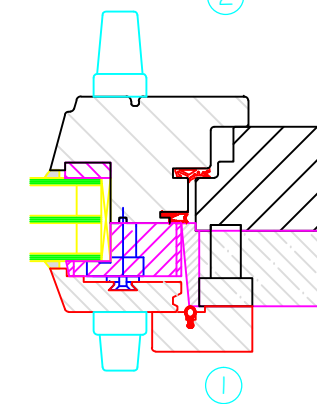

OPERABLE

HEADER

SILL

SECTION DETAILS

3"=1'-0"

OPERABLE

OPERABLE

JAMB

5

6

OPERABLE

MULLION

FIXED

OPERABLE

1

PLAN DETAILS

3"=1'-0"

OPTIWIN

3-WOOD (FD)

SECTION/
DETAILS

OCT 2009