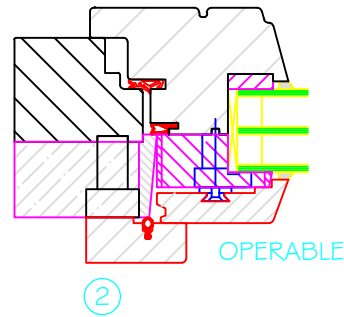

OPERABLE

HEADER

SILL

SECTION DETAILS

3"=1'-0"

OPERABLE

OPERABLE

JAMB

3"=1'-0"

OPTIWIN

3-WOOD (FD)

SECTION/
DETAILS

OCT 2009