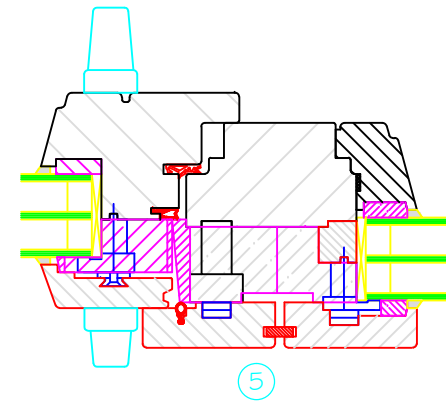

OPERABLE

HEADER

SILL

SECTION DETAILS

3"=1'-0"

OPERABLE

OPERABLE

JAMB

3"=1'-0"

OPTIWIN

3-WOOD (FD)

SECTION/
DETAILS

OCT 2009