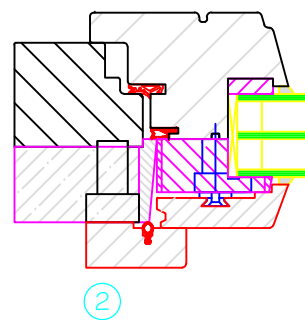

OPERABLE

HEADER

SILL

SECTION DETAILS

3"=1'-0"

OPERABLE

OPERABLE

JAMB

3"=1'-0"

OPTIWIN

3-WOOD (FD)

SECTION/
DETAILS

OCT 2009